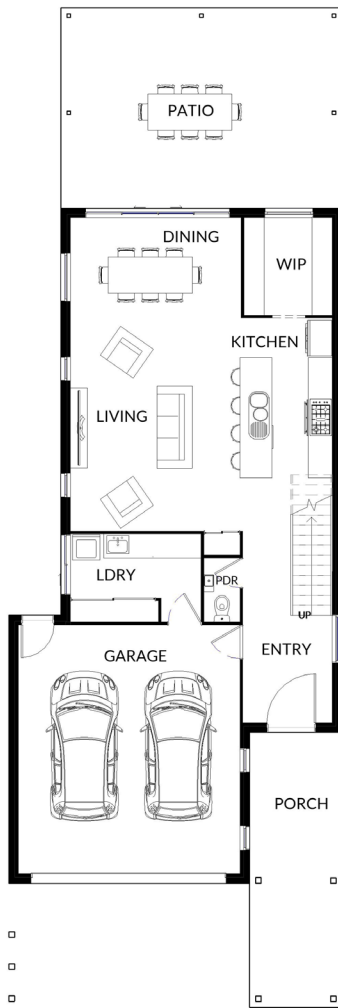

# ADY2

SERIES NINETY-SIX

4 BEDS 2 LIVING 3 BATHS 2 CAR GARAGE

297 SQ. M.

8.3m HOUSE WIDTH 24.9m HOUSE LENGTH

186 LIVING + 56 PATIO + 16 PORCH + 39 GARAGE

LOWER FLOOR

UPPER FLOOR