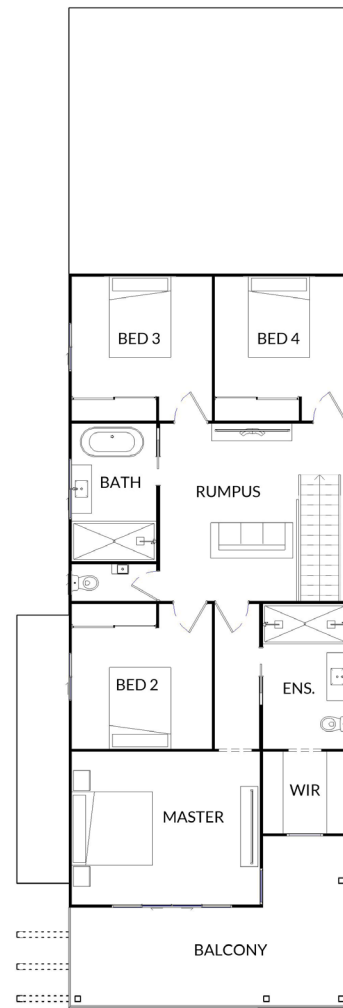

# ADY2

SERIES NINETY-SIX

4 BEDS 2 LIVING 3 BATHS 2 CAR GARAGE

297 SQ. M.

8.3m HOUSE WIDTH 24.9m HOUSE LENGTH

186 LIVING + 56 PATIO + 16 PORCH + 39 GARAGE

LOWER FLOOR

UPPER FLOOR