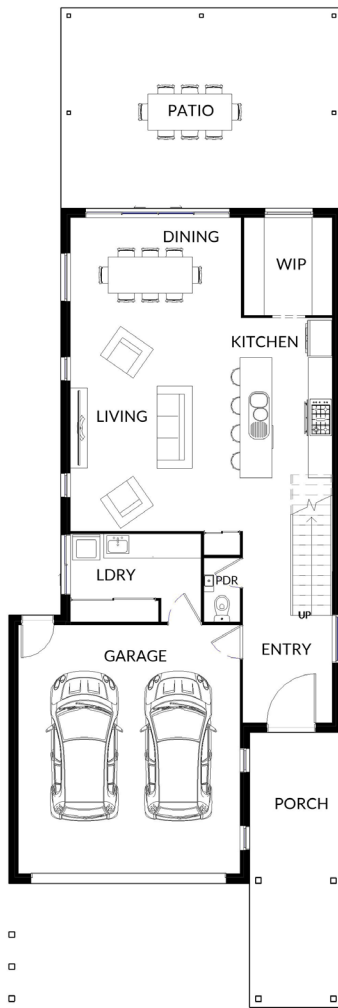

ADY2

SERIES NINETY-SIX

4 BEDS 2 LIVING 3 BATHS 2 CAR GARAGE

297 SQ. M.

8.3m HOUSE WIDTH 24.9m HOUSE LENGTH

186 LIVING + 56 PATIO + 16 PORCH + 39 GARAGE

LOWER FLOOR

UPPER FLOOR