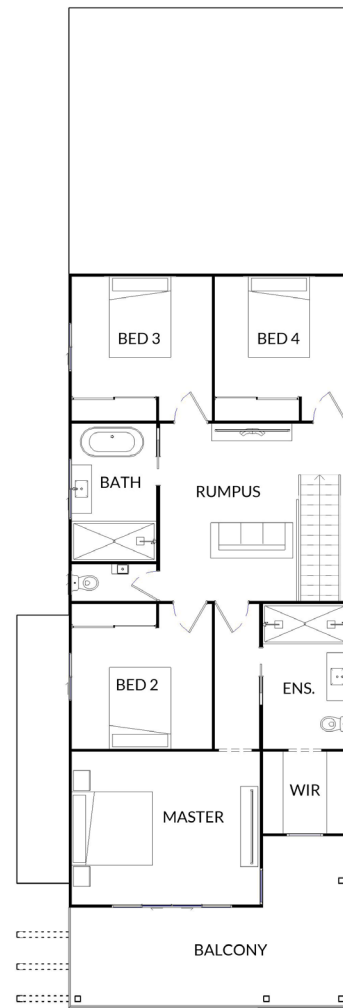

ADY2

SERIES NINETY-SIX

4 BEDS 2 LIVING 3 BATHS 2 CAR GARAGE

297 SQ. M.

8.3m HOUSE WIDTH 24.9m HOUSE LENGTH

186 LIVING + 56 PATIO + 16 PORCH + 39 GARAGE

LOWER FLOOR

UPPER FLOOR