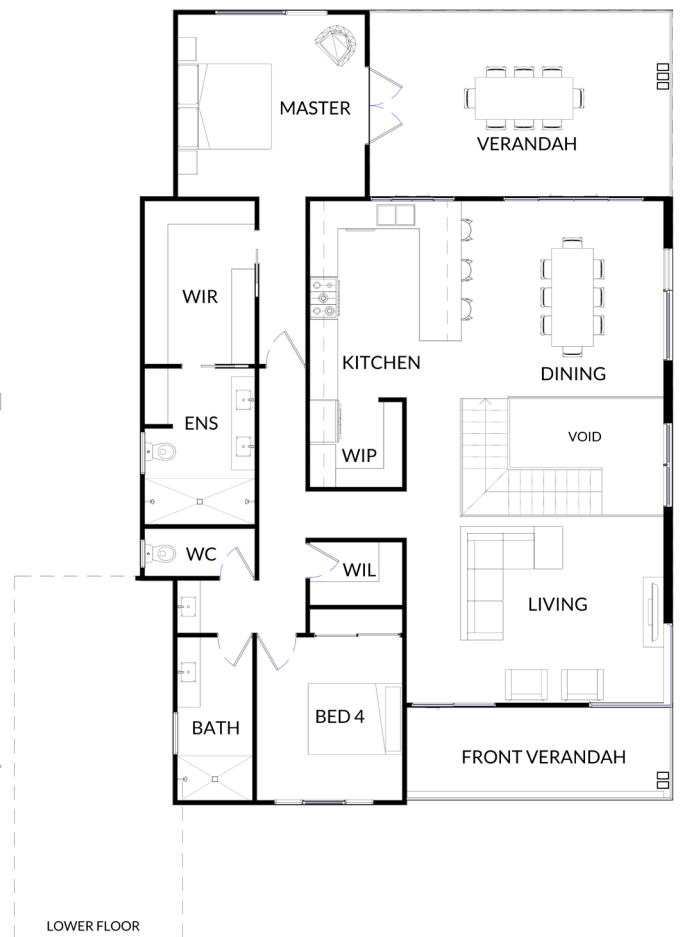

ADX1

SERIES NINETY-FIVE

4 BEDS 2 BATHS 3 CAR GARAGE 3 CARPORTS

378 SQ. M.

15.6m HOUSE WIDTH 20.0m HOUSE LENGTH

250 LIVING + 38 PATIO + 26 PORCH + 64 GARAGE

LOWER FLOOR

UPPER FLOOR

YOUR LOGO GOES HERE.