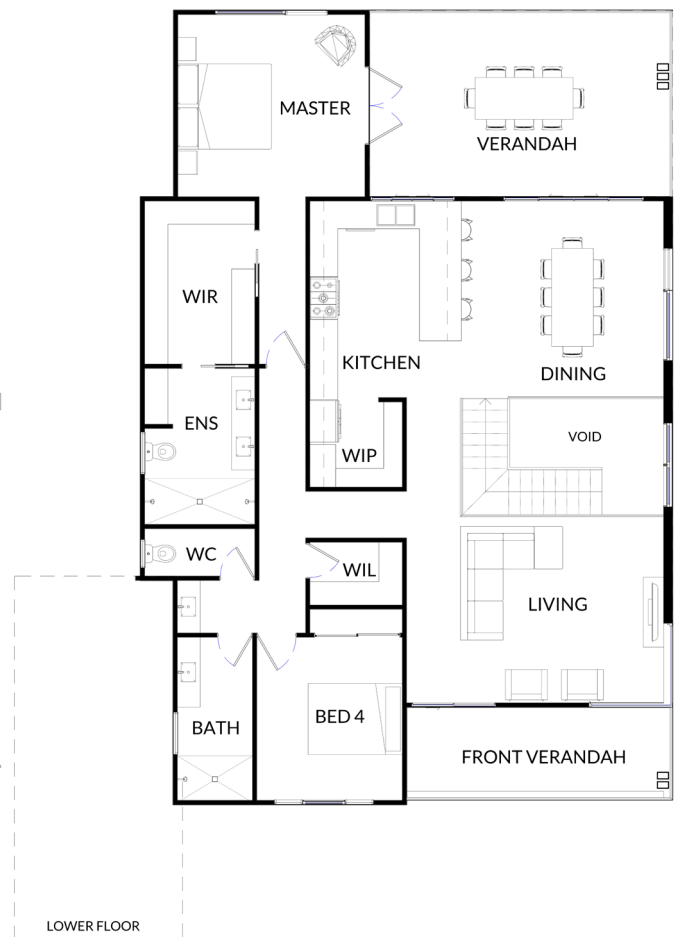

# ADX1

SERIES NINETY-FIVE

4 BEDS 2 BATHS 3 CAR GARAGE 3 CARPORTS

# 378 SQ. M.

15.6m HOUSE WIDTH 20.0m HOUSE LENGTH

250 LIVING + 38 PATIO + 26 PORCH + 64 GARAGE

LOWER FLOOR

UPPER FLOOR

YOUR LOGO GOES HERE.