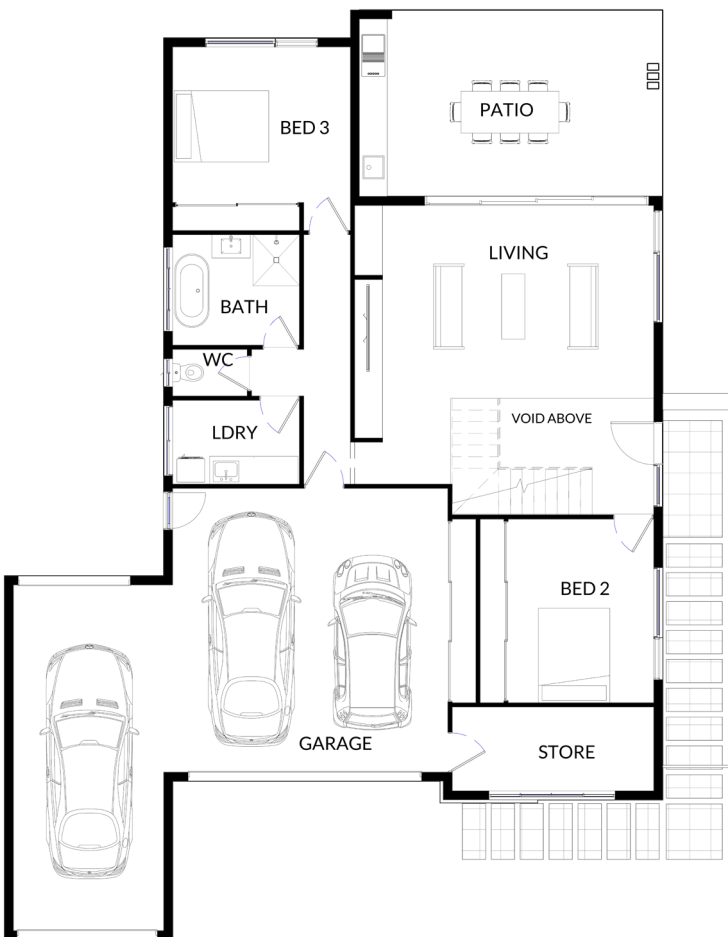

# ADX1

SERIES NINETY-FIVE

4 BEDS 2 BATHS 3 CAR GARAGE 3 CARPORTS

# 378 SQ. M.

15.6m HOUSE WIDTH 20.0m HOUSE LENGTH

250 LIVING + 38 PATIO + 26 PORCH + 64 GARAGE

LOWER FLOOR

UPPER FLOOR

YOUR LOGO GOES HERE.