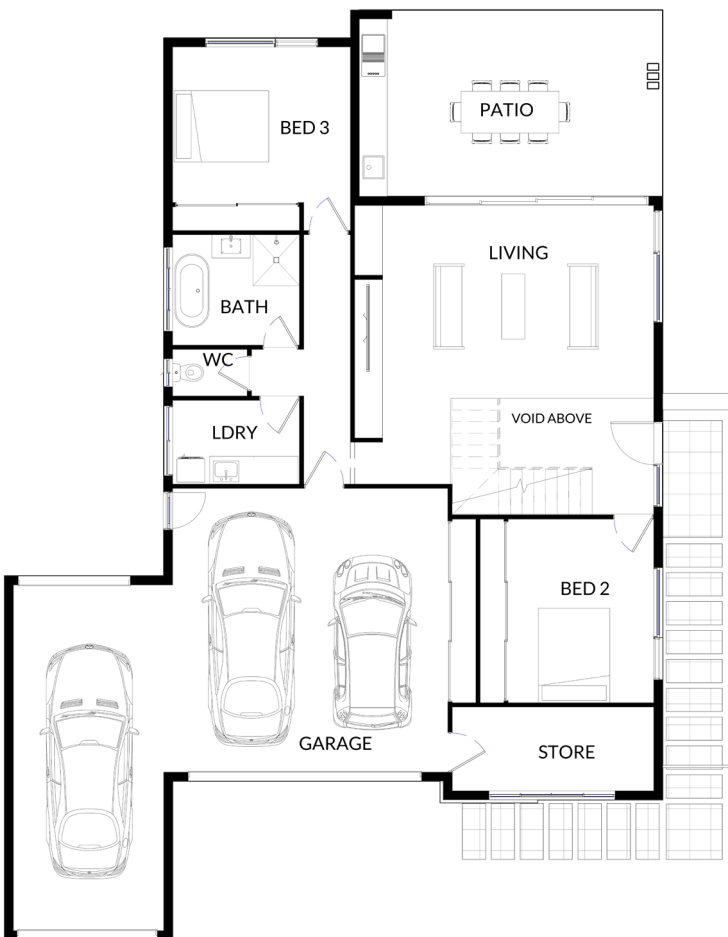

ADX1

SERIES NINETY-FIVE

4 BEDS 2 BATHS 3 CAR GARAGE 3 CARPORTS

378 SQ. M.

15.6m HOUSE WIDTH 20.0m HOUSE LENGTH

250 LIVING + 38 PATIO + 26 PORCH + 64 GARAGE

LOWER FLOOR

UPPER FLOOR

YOUR LOGO GOES HERE.