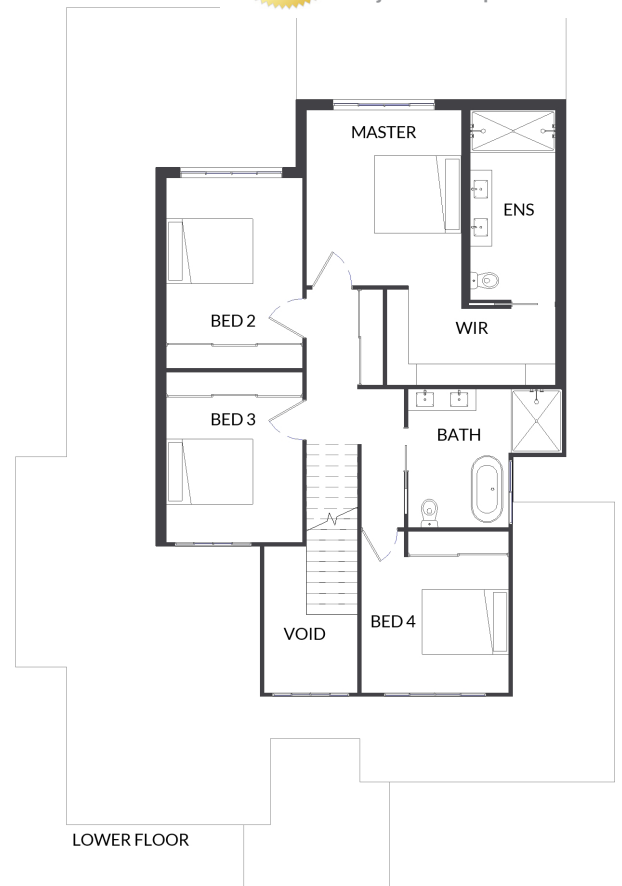

ADJ2

SERIES FIFTY-FOUR

5 3 4 2

359 SQ. M.

14.1m HOUSE WIDTH 23.0m HOUSE LENGTH

281 LIVING + 29 PATIO + 10 PORCH + 39 GARAGE

LIVABLE HOUSING AUSTRALIA
GOLD LEVEL
Subject to compliance assessment

LOWER FLOOR

UPPER FLOOR