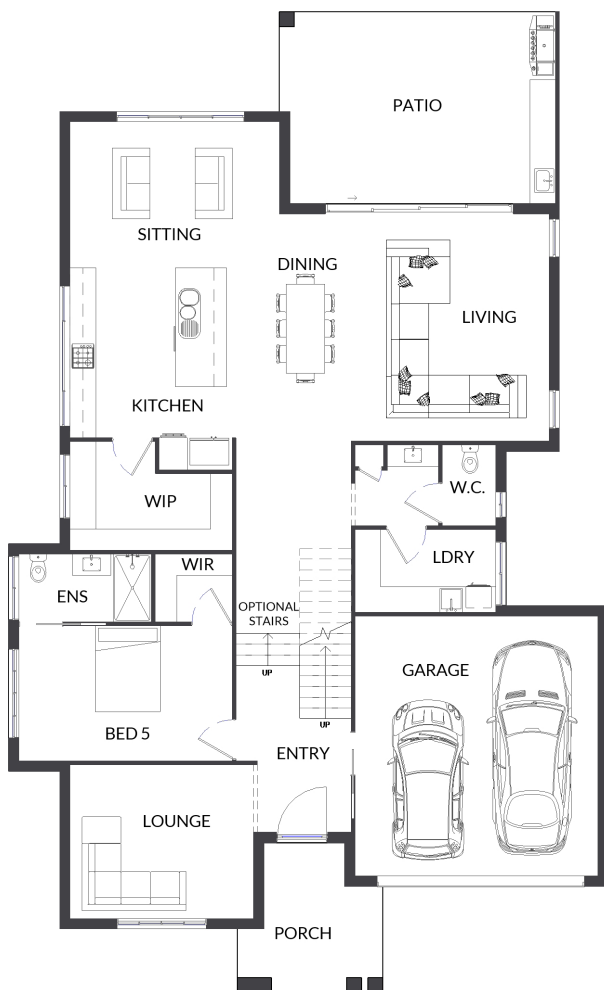

ADJ2

SERIES FIFTY-FOUR

5 3 4 2

359 SQ. M.

14.1m HOUSE WIDTH 23.0m HOUSE LENGTH

281 LIVING + 29 PATIO + 10 PORCH + 39 GARAGE

LIVABLE HOUSING AUSTRALIA
GOLD LEVEL
Subject to compliance assessment

LOWER FLOOR

UPPER FLOOR