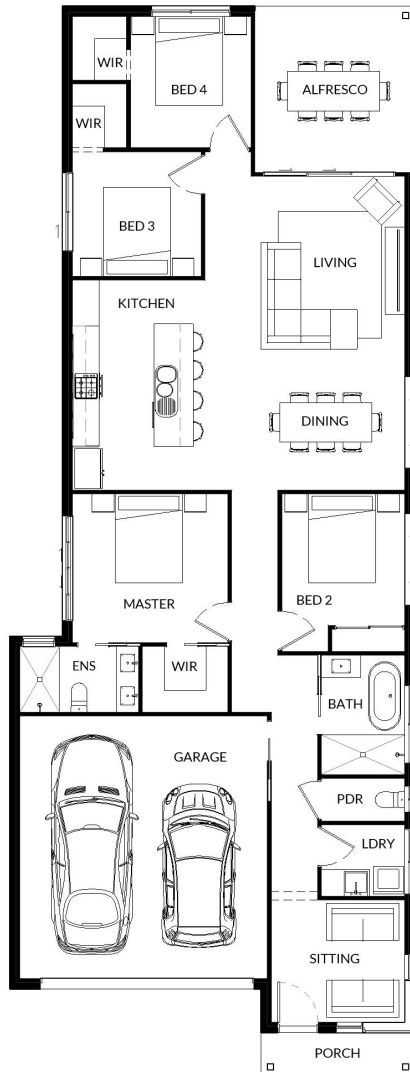

ASC5

SERIES THREE

4 BEDS 2 BATHS 2 CAR GARAGE

198 SQ. M.

9.25m HOUSE WIDTH 24.5m HOUSE LENGTH

143 LIVING + 14 PATIO + 4 PORCH + 38 GARAGE

YOUR NOTES

AREI