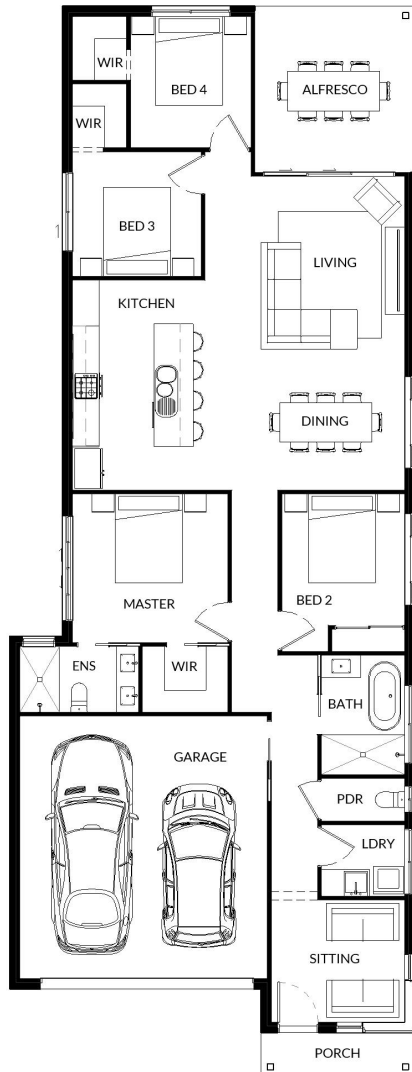

ASC5

SERIES THREE

4 BEDS 2 BATHS 2 CAR GARAGE

198 SQ. M.

9.25m HOUSE WIDTH 24.5m HOUSE LENGTH

143 LIVING + 14 PATIO + 4 PORCH + 38 GARAGE

YOUR NOTES