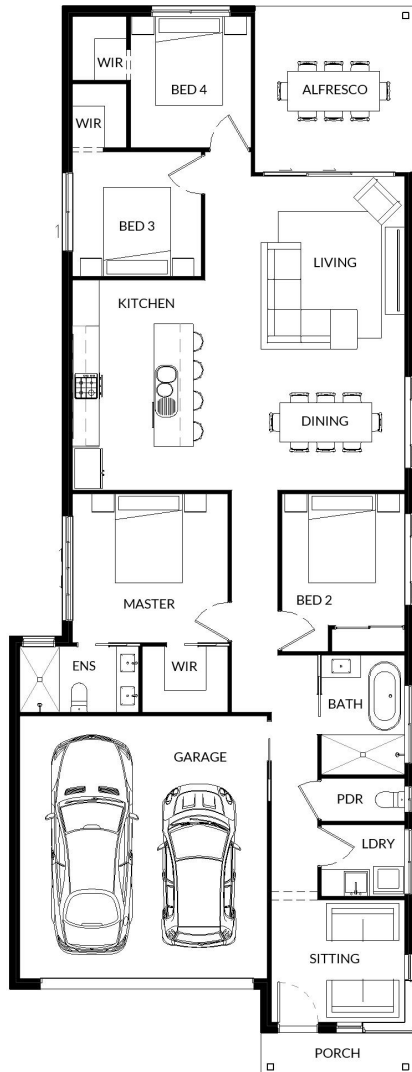

# ASC5

SERIES THREE

4 BEDS 2 BATHS 2 CAR GARAGE

198 SQ. M.

9.25m HOUSE WIDTH 24.5m HOUSE LENGTH

143 LIVING + 14 PATIO + 4 PORCH + 38 GARAGE

YOUR NOTES