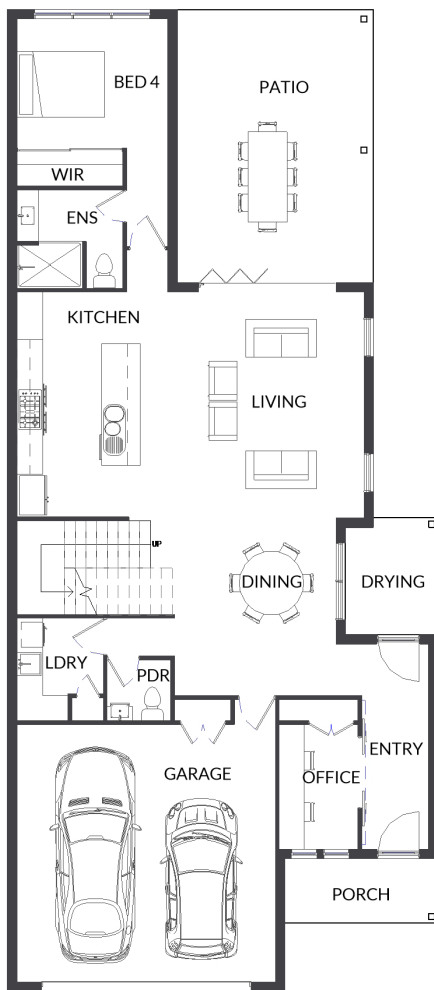

# HDC2

SERIES FORTY-FOUR

+STUDY  4  2  4  2

# 289 SQ. M.

10.0m HOUSE WIDTH 22.9m HOUSE LENGTH

209 LIVING + 35 PATIO + 5 PORCH + 40 GARAGE

LOWER FLOOR

UPPER FLOOR