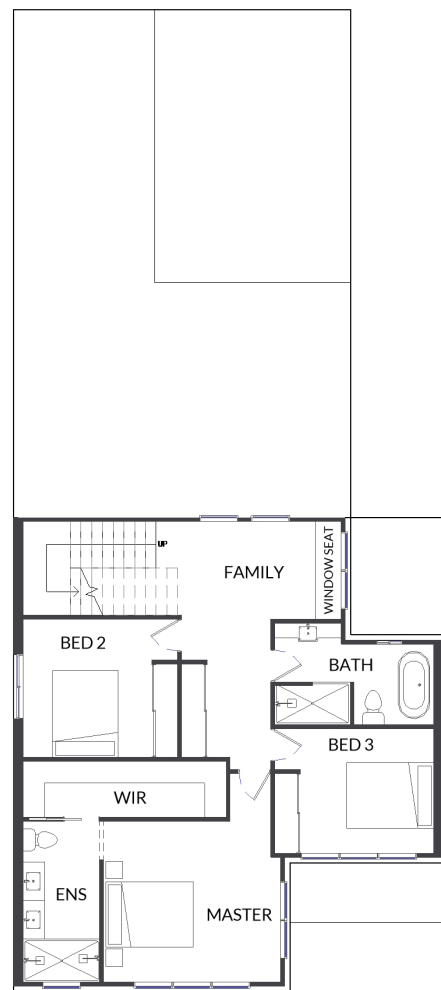

# 289 SQ. M.

10.0m HOUSE WIDTH 22.9m HOUSE LENGTH

209 LIVING + 35 PATIO + 5 PORCH + 40 GARAGE

LOWER FLOOR

UPPER FLOOR