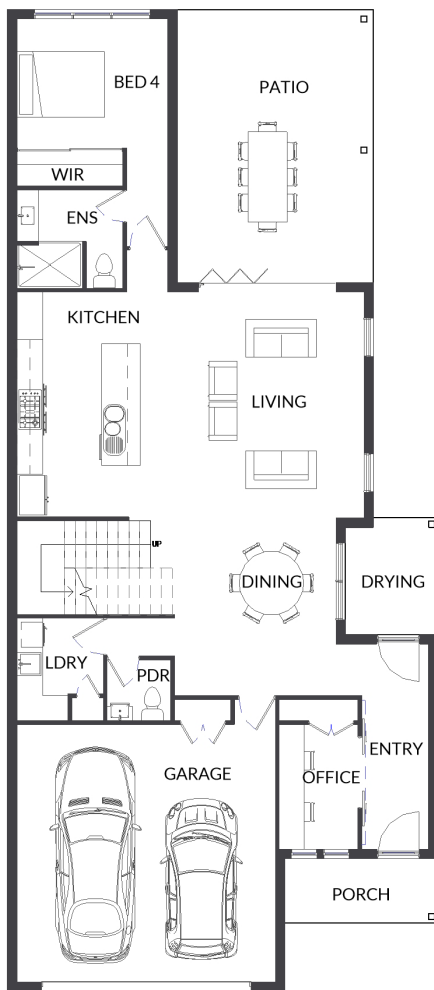

HDC2

SERIES FORTY-FOUR

+STUDY  4  2  4  2

289 SQ. M.

10.0m HOUSE WIDTH 22.9m HOUSE LENGTH

209 LIVING + 35 PATIO + 5 PORCH + 40 GARAGE

LOWER FLOOR

UPPER FLOOR