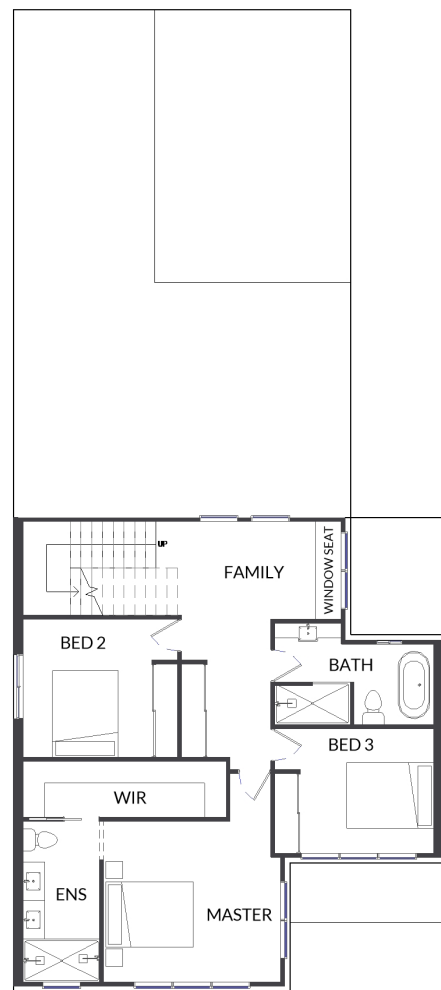

HDC2

SERIES FORTY-FOUR

+STUDY  4  2  4  2

289 SQ. M.

10.0m HOUSE WIDTH 22.9m HOUSE LENGTH

209 LIVING + 35 PATIO + 5 PORCH + 40 GARAGE

LOWER FLOOR

UPPER FLOOR