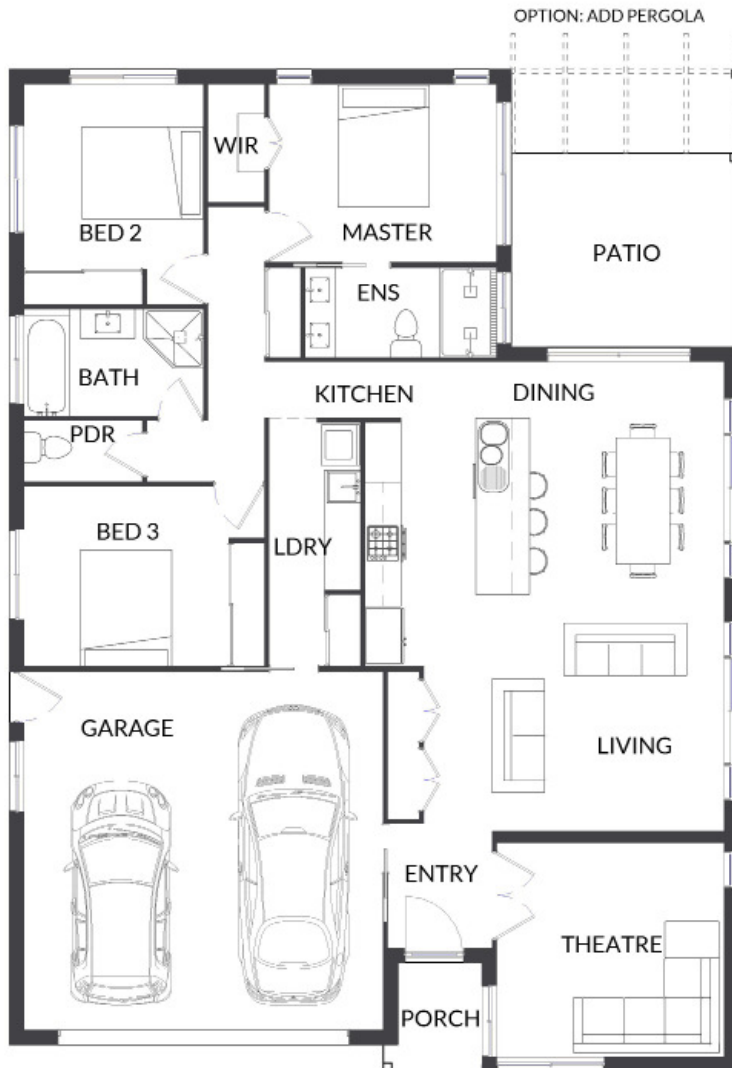

# ASN2

SERIES SIXTEEN

3 BEDS 2 BATHS 2 CAR GARAGE

196 SQ. M.

12.2m HOUSE WIDTH 16.7m HOUSE LENGTH

140 LIVING + 12 PATIO + 3 PORCH + 40 GARAGE

YOUR NOTES