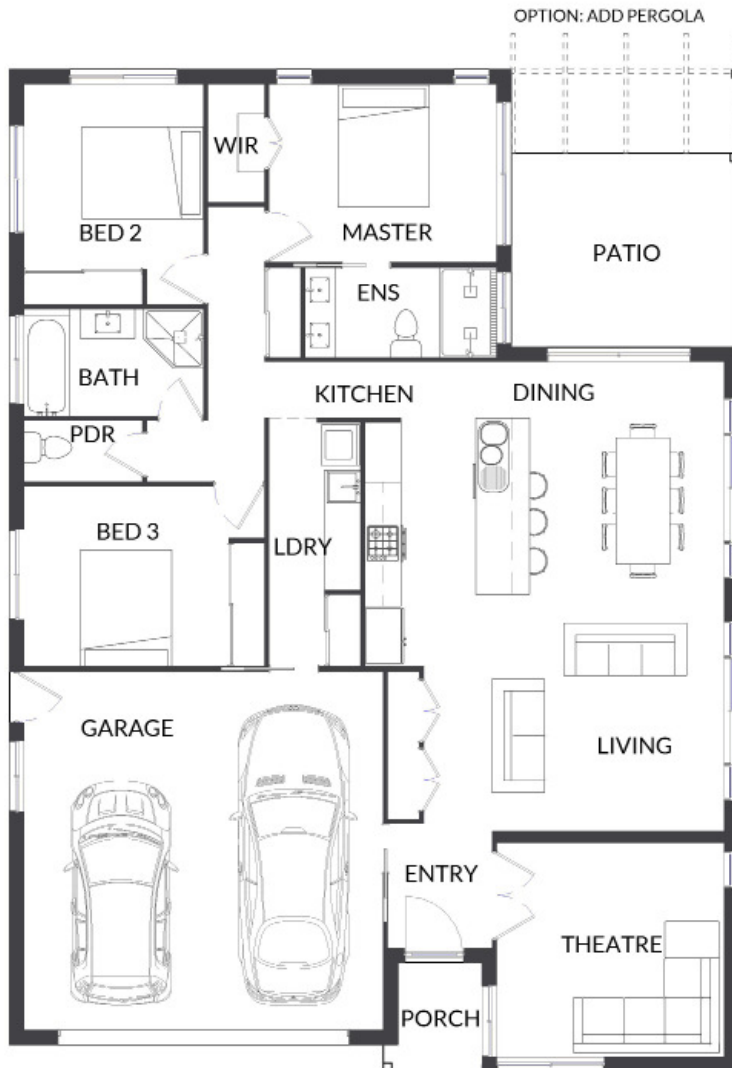

ASN2

SERIES SIXTEEN

3 BEDS 2 BATHS 2 CAR GARAGE

196 SQ. M.

12.2m HOUSE WIDTH 16.7m HOUSE LENGTH

140 LIVING + 12 PATIO + 3 PORCH + 40 GARAGE

YOUR NOTES