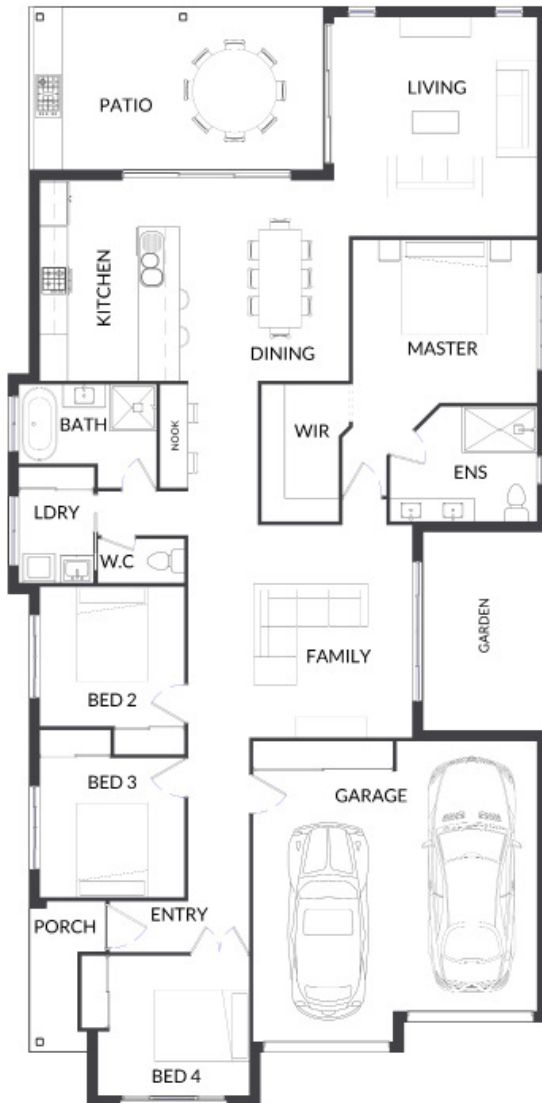

ASM5

SERIES FIFTEEN

+STUDY  4  2  2  2

241 SQ. M.

11.5m HOUSE WIDTH 23.6m HOUSE LENGTH

174 LIVING + 22 PATIO + 4 PORCH + 41 GARAGE

YOUR NOTES