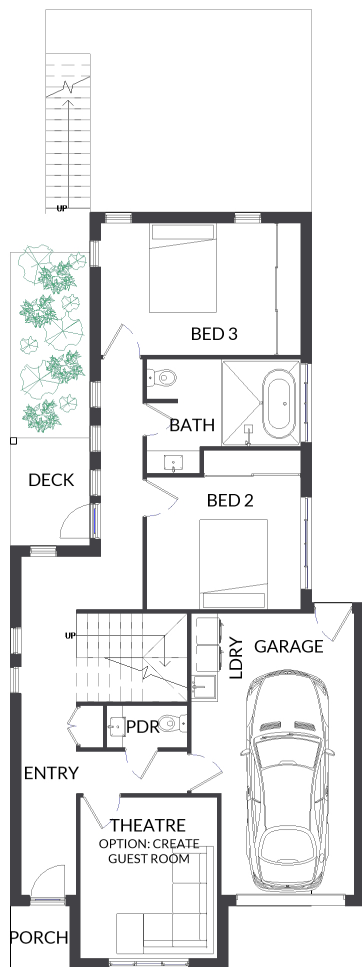

ADQ3

SERIES SIXTY-EIGHT

3 BEDS 2 BATHS 3 CAR GARAGE 1 CARPORT

230 SQ. M.

8.0m HOUSE WIDTH 21.8m HOUSE LENGTH

185 LIVING + 18 PATIO + 2 PORCH + 25 GARAGE

LOWER FLOOR

UPPER FLOOR