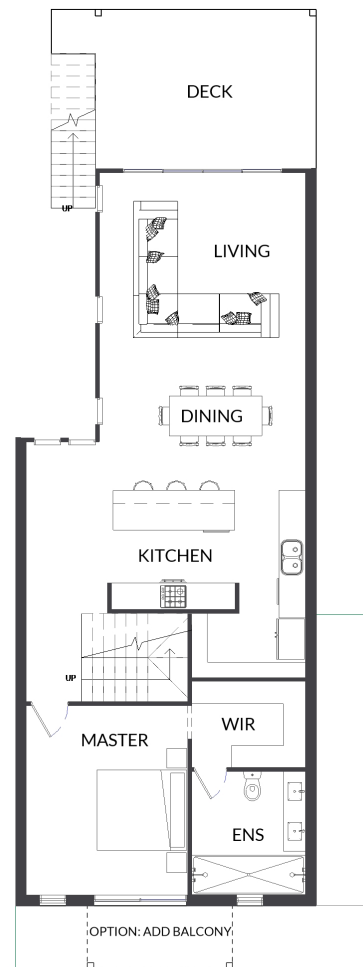

ADQ3

SERIES SIXTY-EIGHT

3 BEDS 2 BATHS 3 CAR GARAGE 1 CARPORT

230 SQ. M.

8.0m HOUSE WIDTH 21.8m HOUSE LENGTH

185 LIVING + 18 PATIO + 2 PORCH + 25 GARAGE

LOWER FLOOR

UPPER FLOOR