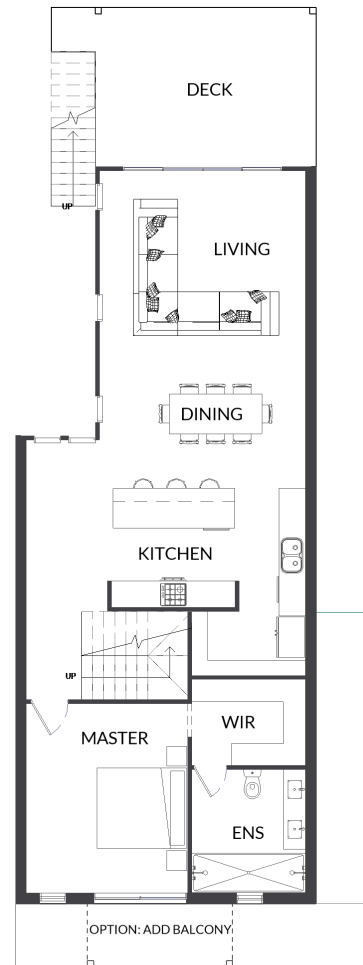

ADQ3

SERIES SIXTY-EIGHT

 3
  2
  3
  1

230 SQ. M.

8.0m HOUSE WIDTH 21.8m HOUSE LENGTH

185 LIVING + 18 PATIO + 2 PORCH + 25 GARAGE

LOWER FLOOR

UPPER FLOOR