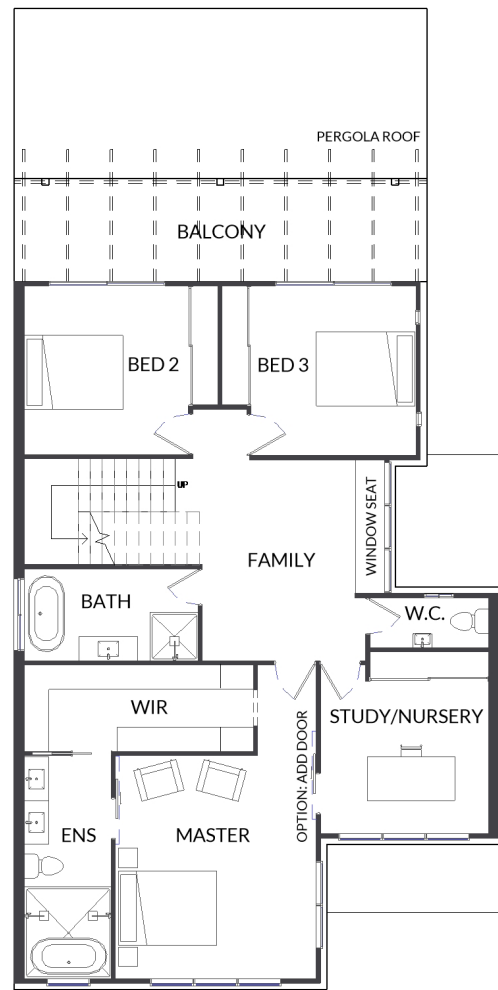

HDC3

SERIES FORTY-FOUR

+STUDY  4  2  3  2

315 SQ. M.

10.0m HOUSE WIDTH 20.2m HOUSE LENGTH

217 LIVING + 53 PATIO + 5 PORCH + 40 GARAGE

P: 0414 855 102
 E: rob@robtatefamilyhomes.com.au
 W: www.robtatefamilyhomes.com.au