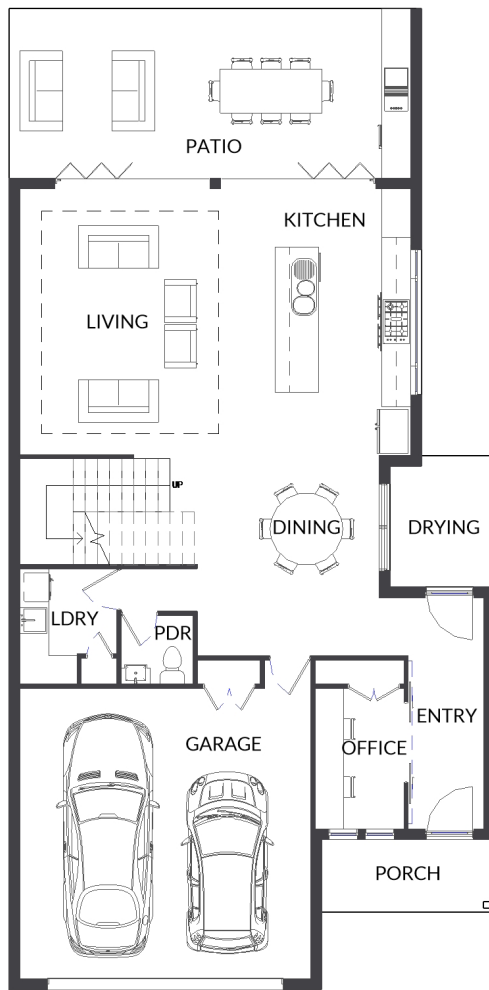

HDC3

SERIES FORTY-FOUR

+STUDY  4  2  3  2

315 SQ. M.

10.0m HOUSE WIDTH 20.2m HOUSE LENGTH

217 LIVING + 53 PATIO + 5 PORCH + 40 GARAGE

P: 0414 855 102
 E: rob@robtatefamilyhomes.com.au
 W: www.robtatefamilyhomes.com.au