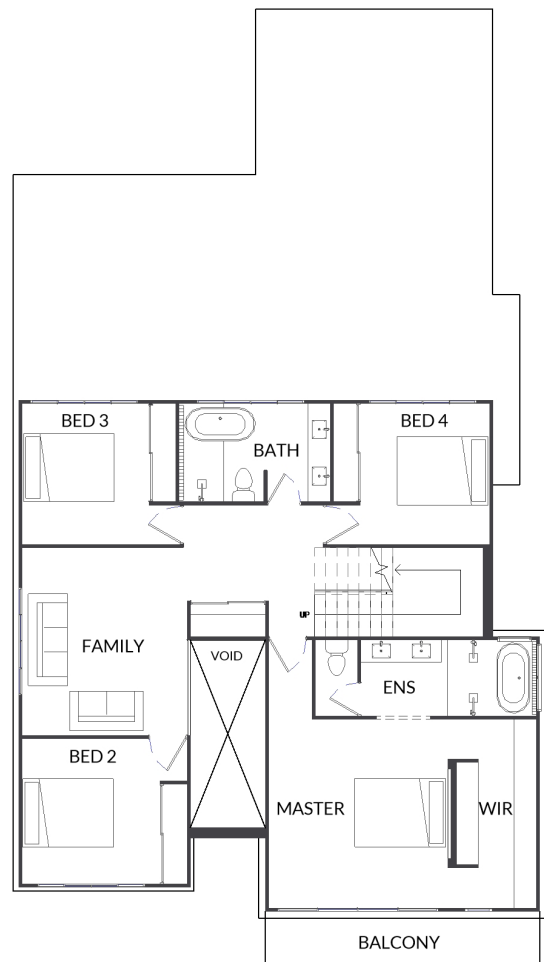

HDB2

SERIES FORTY-FIVE

+STUDY  4  3  3  2

330 SQ. M.

11.9m HOUSE WIDTH 21.4m HOUSE LENGTH

252 LIVING + 27 PATIO + 11 PORCH + 40 GARAGE

P: 0414 855 102
 E: rob@robtatefamilyhomes.com.au
 W: www.robtatefamilyhomes.com.au