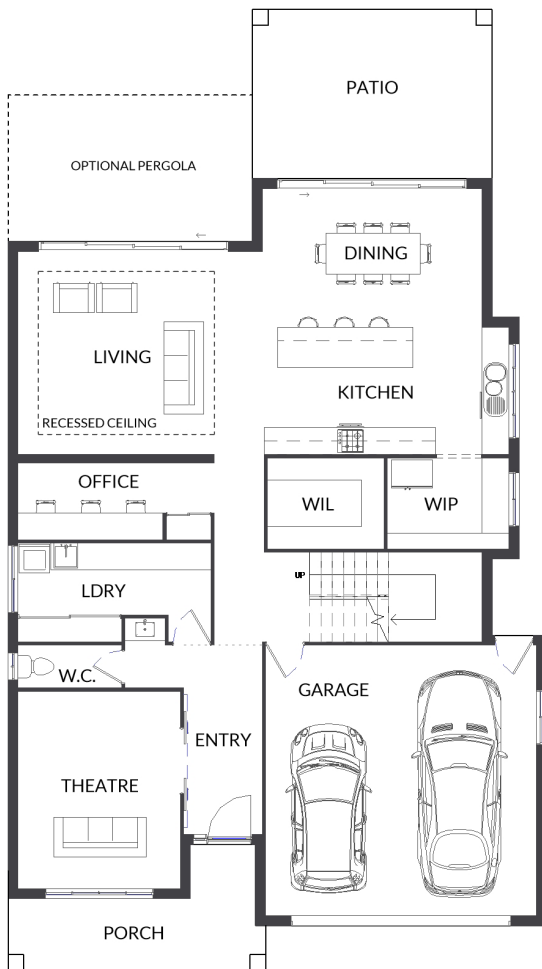

HDB2

SERIES FORTY-FIVE

+STUDY  4  3  3  2

330 SQ. M.

11.9m HOUSE WIDTH 21.4m HOUSE LENGTH

252 LIVING + 27 PATIO + 11 PORCH + 40 GARAGE

P: 0414 855 102
 E: rob@robtatefamilyhomes.com.au
 W: www.robtatefamilyhomes.com.au