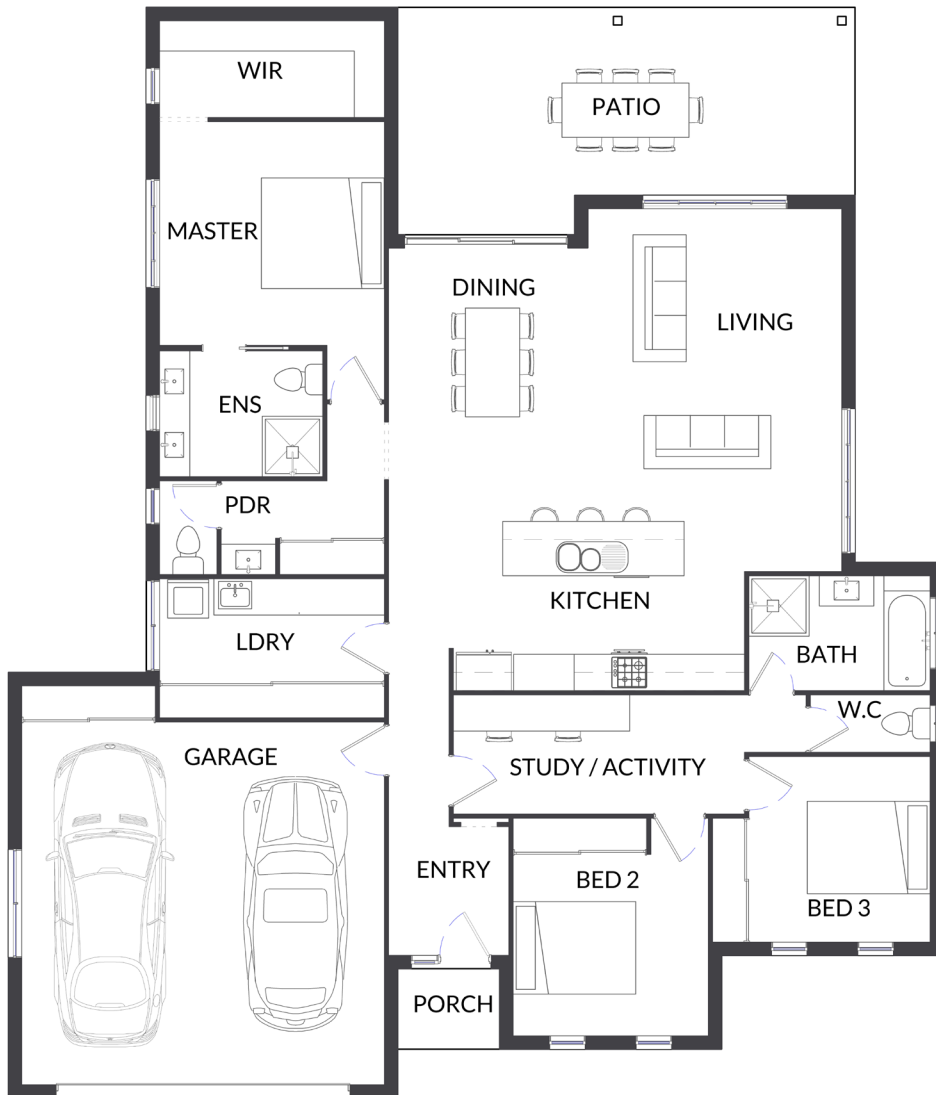

ASB1

SERIES TWO

+STUDY  3  1  3  2

227 SQ. M.

15.5m HOUSE WIDTH 18.0m HOUSE LENGTH

159 LIVING + 25 PATIO + 2 PORCH + 41 GARAGE

YOUR NOTES