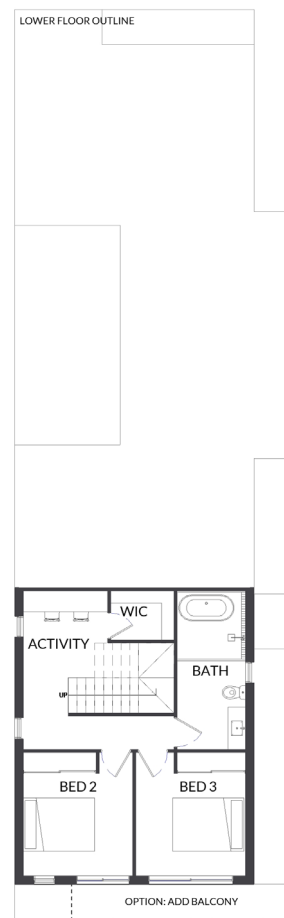

ADQ4

SERIES SIXTY-EIGHT

+STUDY 4 2 4 1

245 SQ. M.

8.0m HOUSE WIDTH 25.9m HOUSE LENGTH

203 LIVING + 19 PATIO + 2 PORCH + 21 GARAGE

LOWER FLOOR

UPPER FLOOR